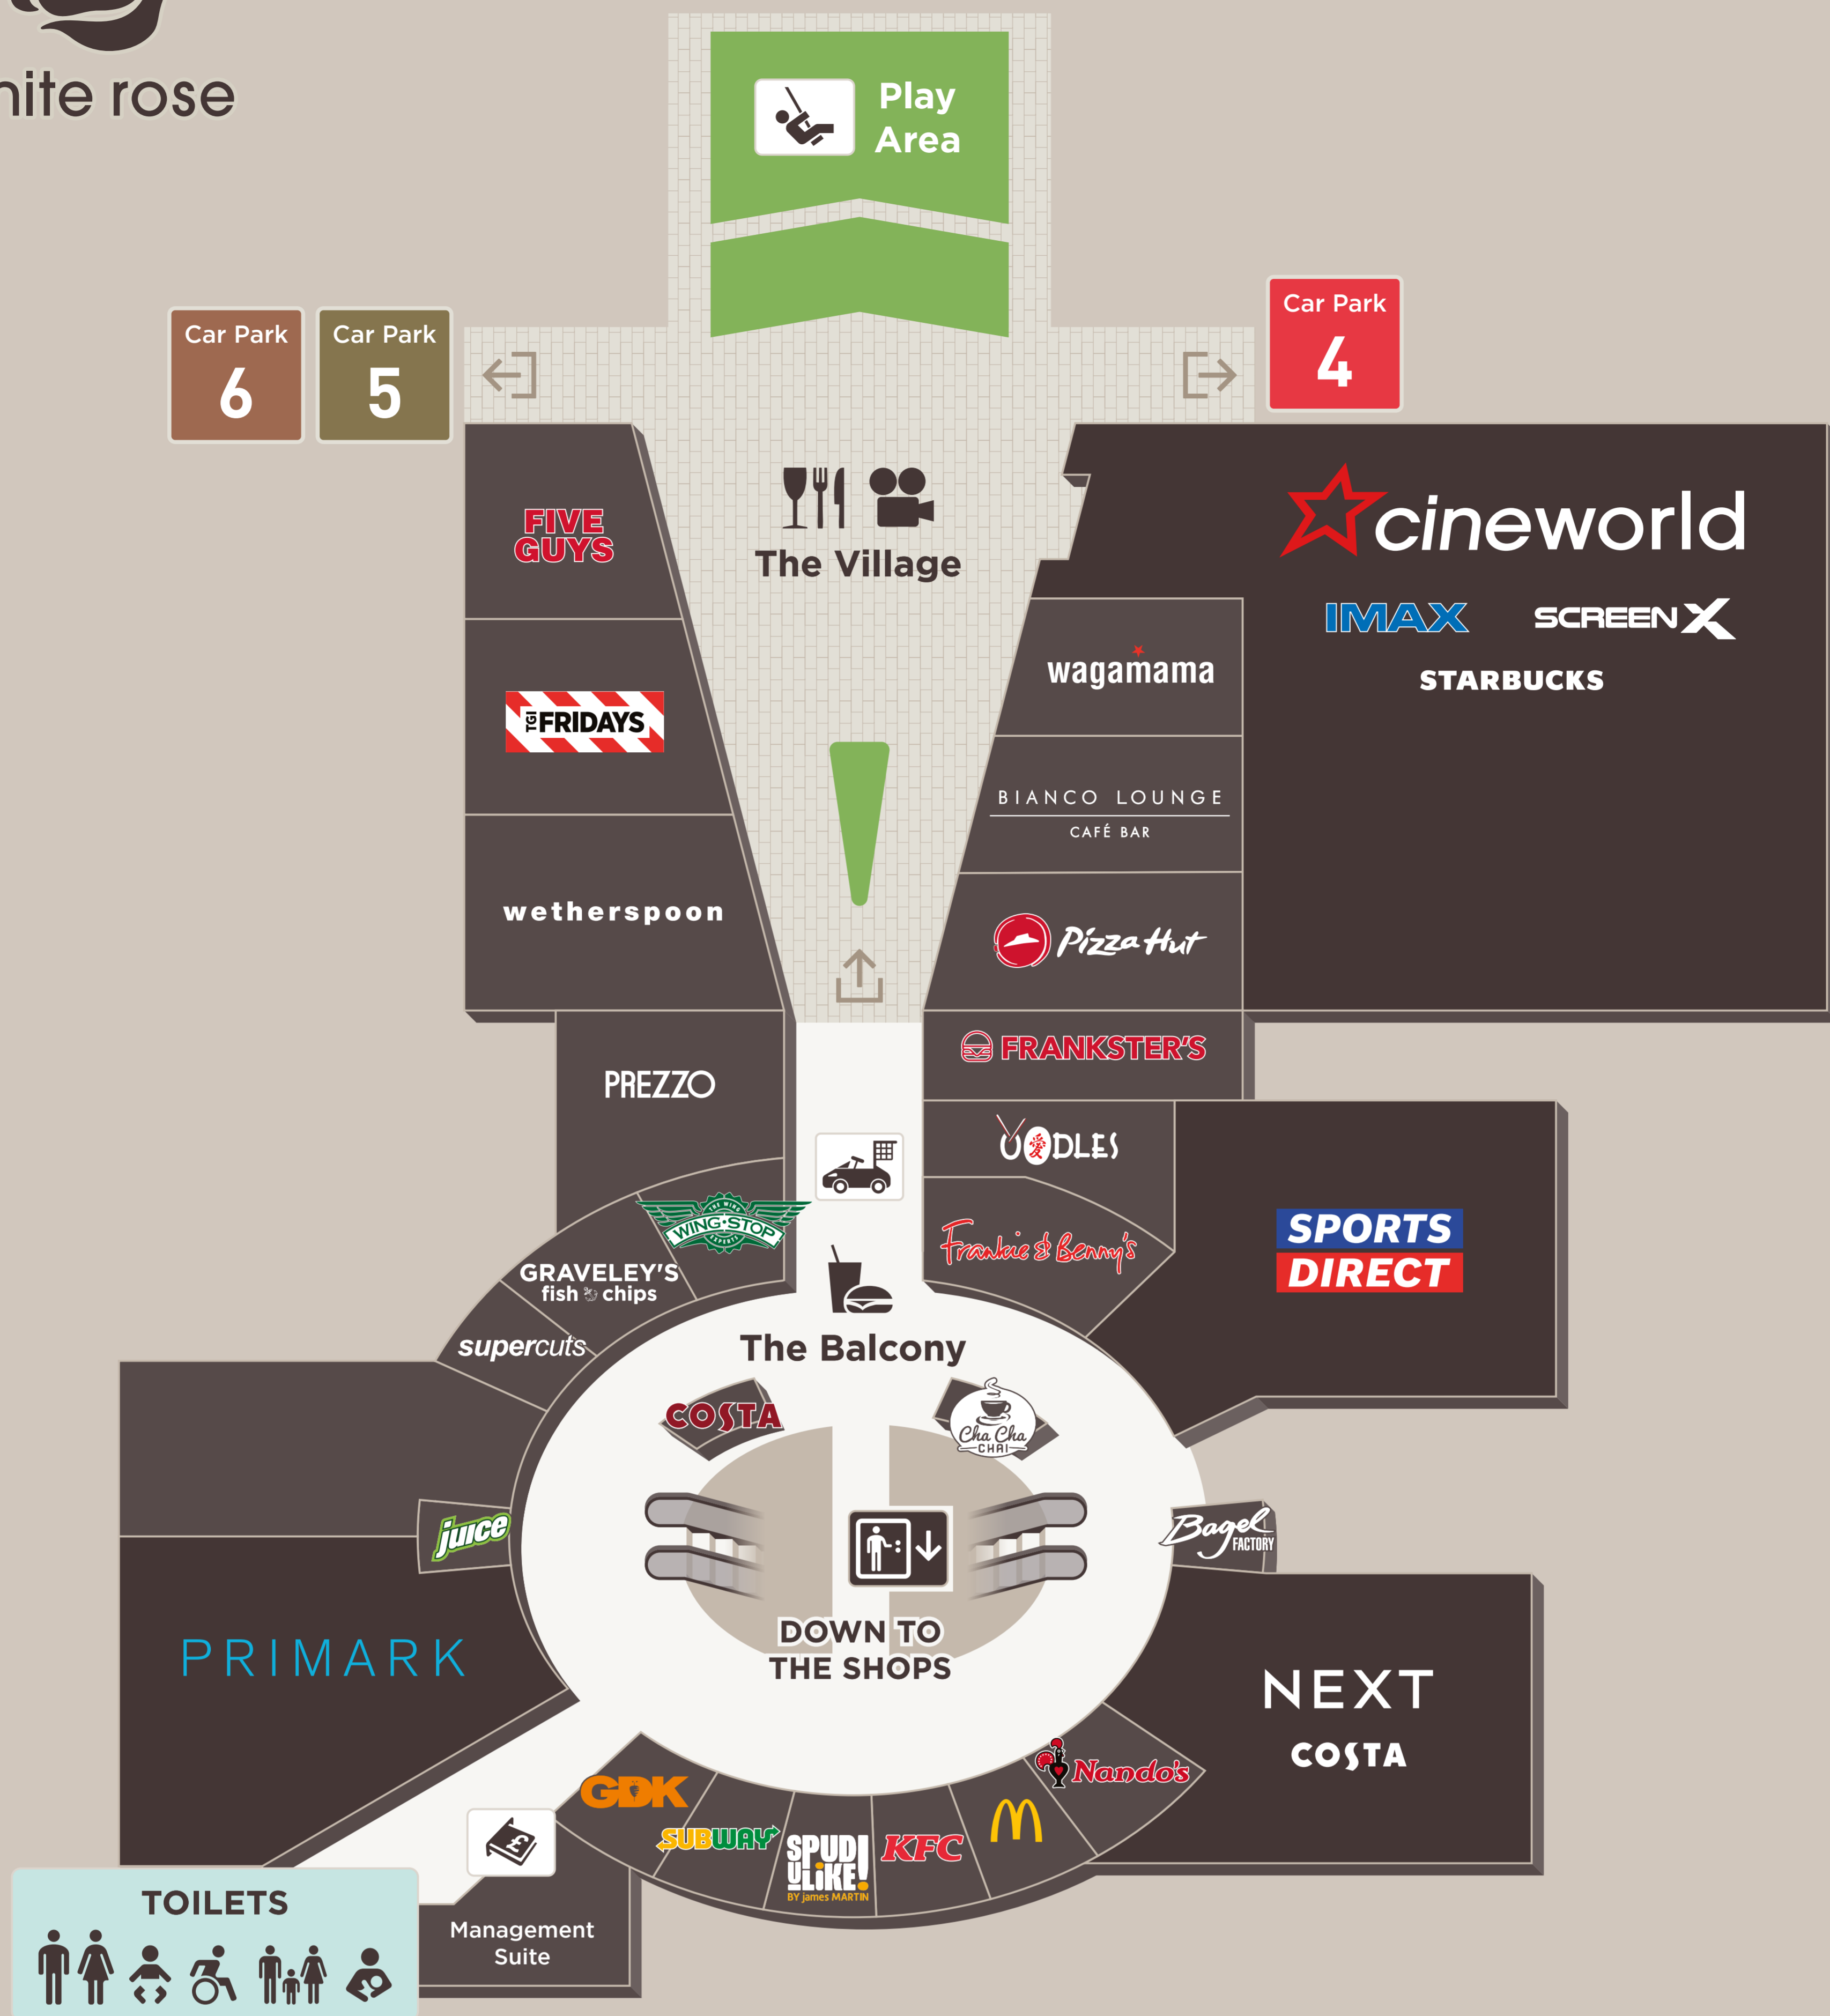

white rose

**TOILETS**

	<b>TOILETS</b>	<p>More toilet facilities are located on Level G</p> <p>Access to Showers and Changing Places is via Level G</p>		Lift
	Baby Change			Cash Machine
	Accessible Toilets			Kiddy Cars
	Breastfeeding Booths			Guest Services (Level G)
	Family Rooms			Shopmobility (Access via Level G)
				Quiet Room (Access via Level G)

Head down to

M&S

Superdrug ☆

RIVER ISLAND

NEXT

H&M

PRIMARK

ZARA

Sainsbury's