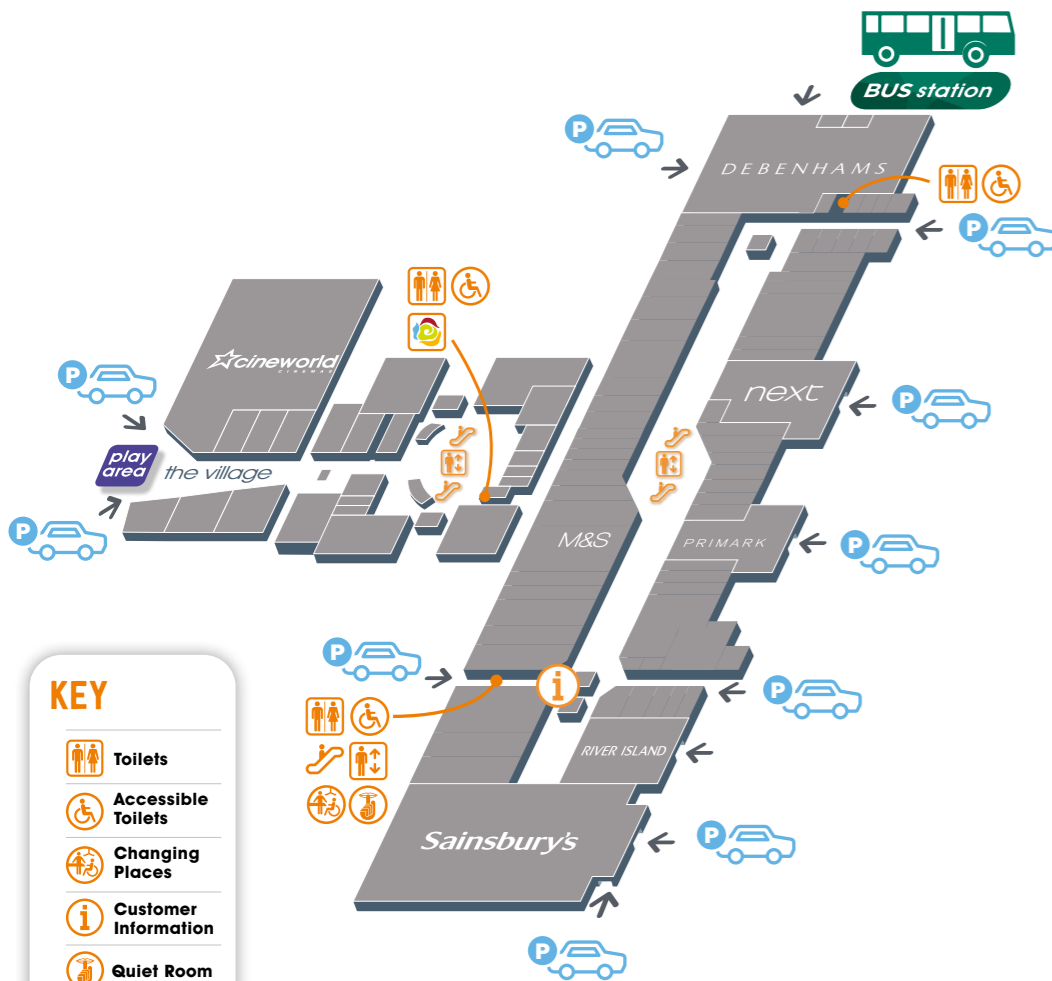

MAP OF WHITE ROSE SHOPPING CENTRE

KEY

- Toilets
- Accessible Toilets
- Changing Places
- Customer Information
- Quiet Room
- Management Suite
- Escalator
- Lifts

Our address is:
**White Rose Shopping Centre,
Dewsbury Road, Leeds LS11 8LU**

White Rose is **busiest** on Saturdays and Sundays, school holidays, and bank holidays.

White Rose Shopping Centre An Autism Friendly Guide

SUPPORT

Hidden Disabilities Sunflower Lanyard

We proudly offer free Sunflower Lanyards as a discreet way to show that you may need a little more time or additional support in the centre.

White Rose Lanyard

White Rose Name Badge

QUIETER PLACES

White Rose has a **Quiet Room** that you can use at any time during your visit. The Quiet Room can be found up the escalators near New Look and the Customer Service Centre, at the end of